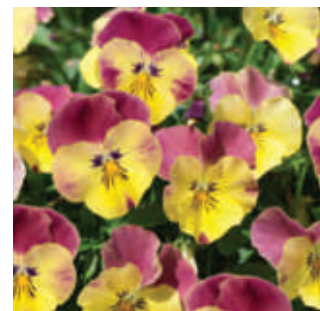

Pansy Cool Wave Strawberry Swirl