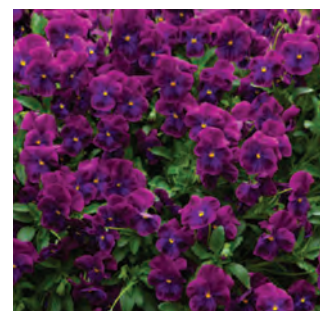

Pansy Cool Wave Purple