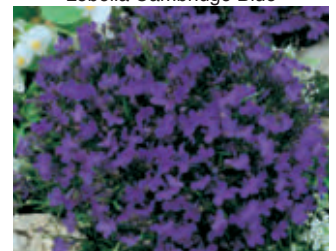

Lobelia Crystal Palace