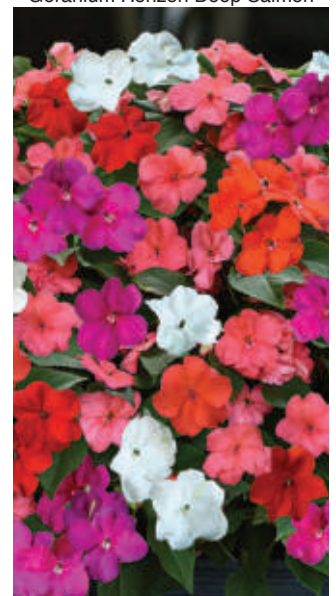

Geranium Horizon Pink

Geranium Horizon Red

Geranium Horizon Scarlet

Geranium Horizon Violet

Impatiens Beacon

Seed Raised Plants

Available weeks 10-18		Tray	230	350	470
Lobelia Trailing	Fountain Light Blue			£24.50	£24.50
Lobelia Trailing	Fountain Dark Blue			£24.50	£24.50
Lobelia Trailing	Fountain Mixed			£24.50	£24.50
Lobelia Trailing	Fountain White			£24.50	£24.50
Lobelia Upright	Cambridge Blue			£24.50	£24.50
Lobelia Upright	Crystal Palace			£24.50	£24.50
Lobelia Upright	Mrs Clibran			£24.50	£24.50
Lobelia Upright	String of Pearls Mixed			£24.50	£24.50
Lobelia Upright	White Lady			£24.50	£24.50
Marigold American Marvel II	Mixed		£29.50	£33.50	
Marigold French Bonanza	Mixed			£27.50	
Marigold French Durango	Mixed			£27.50	
Mesembryanthemum	Magic Carpet			£25.50	
Mimulus Magic	Mixed		£26.50	£26.50	
Nemesia	Sundrops			£36.50	
Nicotiana Cuba	Mixed		£28.00	£28.00	
Ornamental Millet	Purple Baron (104)	£39.00			
Pansy Matrix Spring Select	Mixed		£25.00	£25.00	
Petunia Double Pirouette	Mixed		£28.00	£28.00	
Petunia Grandiflora Express	Mixed			£24.50	
Petunia Grandiflora Express	Ice Mixed			£24.50	
Petunia Multiflora Frenzy	Mixed		£26.00	£24.50	
Petunia Picobella	Mixed			£34.00	
Salvia Vanguard	Red		£28.00	£28.00	
Salvia Vista	Red		£28.00	£25.00	
Stocks Ten Week	Mixed			£27.00	
Verbena Quartz XP	Mixed			£34.00	
Viola Sorbet Spring Select	Mixed			£25.00	