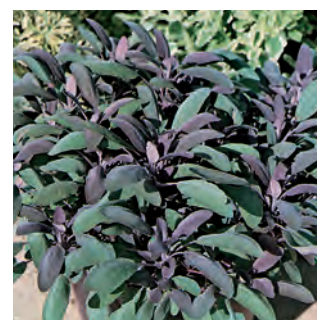

Salvia Purpurea