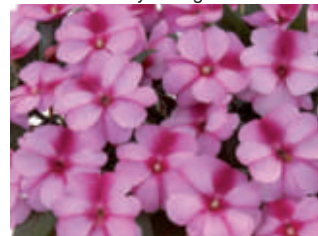

Harmony Purple Cream