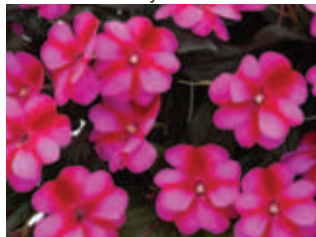

Available weeks 12-18

Ipomoea	33	66
Black Tone	£18.00	£34.00
Blacky	£18.00	£34.00
Marguerite	£18.00	£34.00

Harmony Candy Cream

Harmony Dark Lavender

Harmony Dark Pink

Harmony Deep Red

Harmony Fuchsia Cream

Harmony Orange Blaze