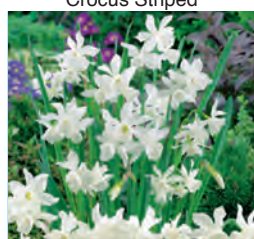

Thalia Clear White