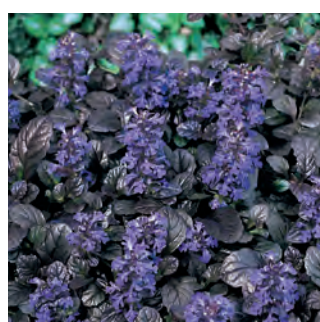

Autumn Basket and Patio Plants

Range of cutting raised plants, mainly used for their colourful and scented foliage.
Suitable for Autumn use in Baskets and Containers. Sold in trays of 42 and 84.

Available weeks 26-40	42	84
Ajuga Brauhertz	£16.00	£30.00
Ajuga Burgundy Glow	£16.00	£30.00
Ajuga Golden Beauty	£16.00	£30.00
Hedera Gold Variegated	£16.50	£31.00
Hedera Green	£16.50	£31.00
Hedera Silver Variegated	£16.50	£31.00
Helicrysum Angustifolium	£14.00	£26.00
Lamium Beacon Silver	£16.00	£30.00
Lamium Cannons Gold	£16.00	£30.00
Lamium White Nancy	£16.00	£30.00

Available weeks 26-40	42	84
Lysimachia Aurea	£13.50	£25.00
Origanum Aureum	£15.25	£28.50
Salvia Icterina	£15.75	£29.50
Salvia Purpurea	£15.75	£29.50
Santolina Chaemaecyparis	£14.75	£27.50
Thymus Archers Gold	£14.75	£27.50
Thymus Golden Queen	£14.75	£27.50
Thymus Silver Posie	£14.75	£27.50
Veronica Georgia Blue	£15.50	£29.00

Ajuga Braun Hertz