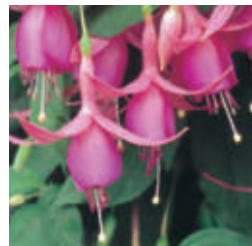

Jack Shahan