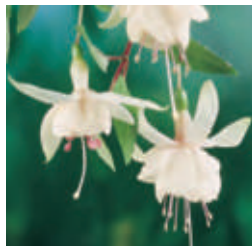

Stocks Lane Fuchsia

Harry Gray