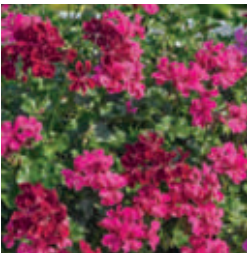

Geranium Moonflair Burgundy