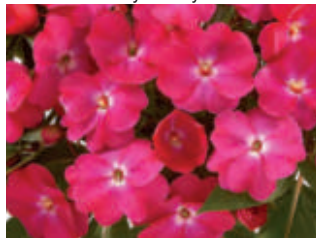

Harmony Dark Pink