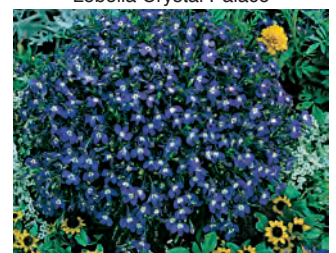

Lobelia Fountain Light Blue

Lobelia Fountain Dark Blue

Lobelia Mixed

Marigold American Marvel II Mixed

Marigold French Bonanza Mixed

Mimulus Magic Mixed

Lobelia Cambridge Blue

Nicotiana Cuba Mixed

Ornamental Millet Purple Baron

Petunia Double Pirouette Mixed

Lobelia Crystal Palace

Petunia Grandiflora Express Ice Mixed

Salvia Vanguard Red

Verbena Quartz Mixed

Lobelia Mrs Clibran

Vegetable Plants

Much wider range of Vegetables and Fruit available in plug form: Please ask for a supplementary list.

Available weeks 10-18		84	104	142	230
Aubergine	Black Beauty	£30.00			
Beetroot	Boston			£24.00	
Broccoli	F1 Marathon				£26.50
Brussell Sprout	Bosworth				£31.00
Cabbage Pointed	F1 Regency				£25.00
Cabbage Red	F1 Rococo				£25.00
Cabbage Savoy	Endavour				£25.00
Capsicum Chilli	Fresno			£35.00	
Capsicum Chilli	Scotch Bonnet			£35.00	
Capsicum Pepper	Bendigo			£35.00	
Capsicum Pepper	Redskin			£35.00	
Cauliflower	All Year Round				£27.00
Cucumber	Carmen	£40.00			
Cucumber	Telegraph Improved	£26.50			
Lettuce Butterhead	All Year Round				£24.00
Lettuce Cos	Little Gem				£24.00
Lettuce Iceberg	Lakeland				£24.00
Strawberry	Elan	£50.00			
Strawberry	Roman	£50.00			
Strawberry	Toscana	£50.00			
Swiss Chard	Bright Lights			£27.00	
Tomato	Alicante			£25.00	
Tomato	Gardeners Delight			£25.00	
Tomato	Moneymaker			£25.00	
Tomato	F1 Shirley			£38.00	
Tomato	Tumbling Tom			£38.00	